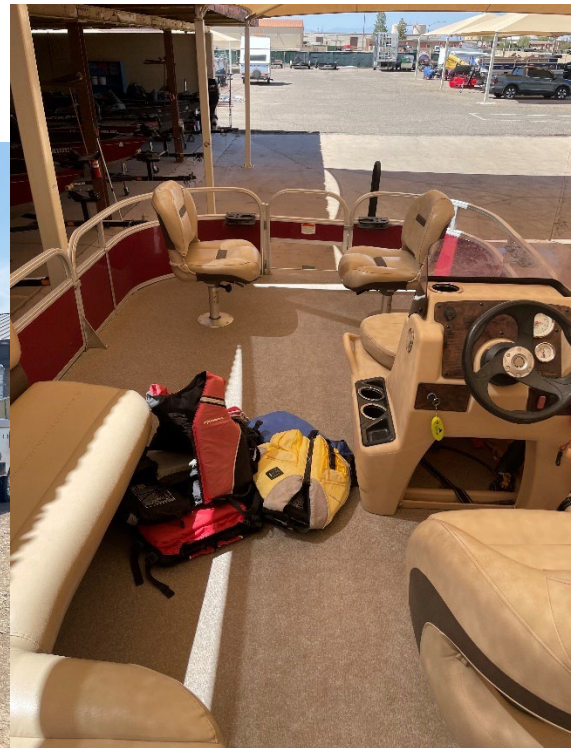

2 Towable Dunk Tanks: \$150 each (comes with Target)

2 Pop up aliners: Sealed bid starting at \$2,500 ea

1 Aliner Camper sealed bid starting at \$500 (needs new roof piece/storm damage)

1 Pontoon boat w/ 50hp motor (Fishing style) Sealed bid starting at \$3,500.