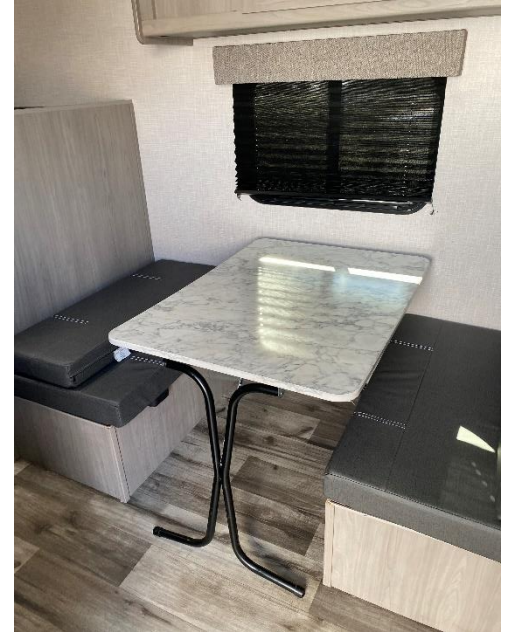

Coleman Camper

- 22ft. 3090lbs (Dry)
- **Requires vehicle to tow 5000lbs**
- Sleeps roughly 5 people (Full size, 2 Bunks, Twin)
- Must clean black water tank before return
- Requires 6000w Generator
- Comes with Toilet, Shower & Microwave
- **Towing vehicle needs a 2 5/16" hitch ball**
- Height of ball must be between 18"-22" from the ground.
- 7 round pin wiring for lights/break