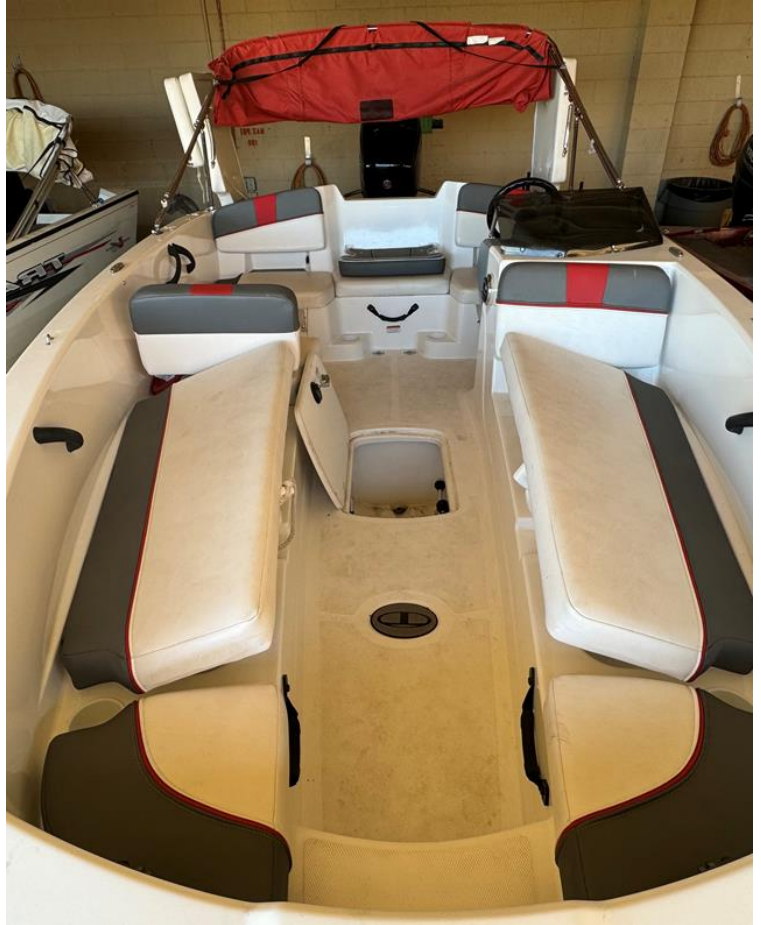

Boat #12- 18' Tahoe Ski Boat, 9 Person, 115HP, Trolling Motor, Wheel Steering, L-Well, 20 gal Fuel