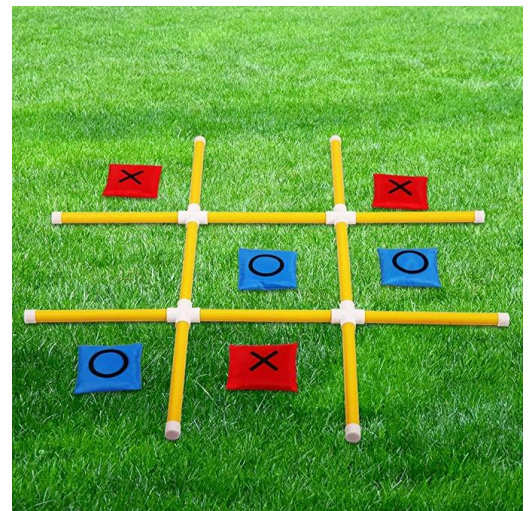

Blue/Yellow Castle 15x15

Crayon 13x13x15

Hot Air Balloon 13x13x16

Combo w/ Slide 13x22x15

Dry/Water Slide 12x28x14

Party Trailer

- Requires 2" hitch Ball
- Ball height must be 18"-22" from ground
- Flat 4 pin wiring for lights

Includes:

- 13x13 Bounce Castle
- 1-10x10 Easy-Up Canopy
- 1-Tic Tac Toe Yard Game
 - 1-Corn Hole Toss
 - 1- Ladder Ball
- 12- Folding Chairs
- 2- 8ft Tables

Ladder Ball

Corn Hole

Tic Tac Toe

Event Canopy

15x15(green) and 10x10(red)

Bean Bag Buckets

Ladder Ball

Corn Hole Toss

Yard Yahtzee

Washer Toss

Croquet

Bocci Ball

SpikeBall